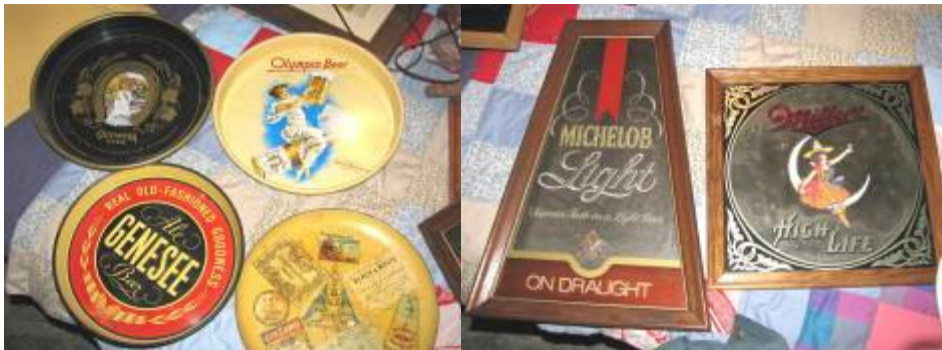

- Glacier Ice Cream Lighted Clock (paint is peeling from the reverse painted glass, still works)

- Ex-Lax Porcelain Thermometer (large size, very nice)

- Great 1909 Deering Indian Maiden Calendar (framed, some damage but very hard piece to find!)

- Dakota Beer: Diecut Sign (missing self-frame) & Carboard Case (never assembled)

- Tins: Empress Coffee, Westland Antifreeze, Sunshine Biscuits, Royal Triton Oil, Etc.
- Gold Seal Tins & Bottles

- Coffee Crates: Arbuckles & Home Brand Coffee