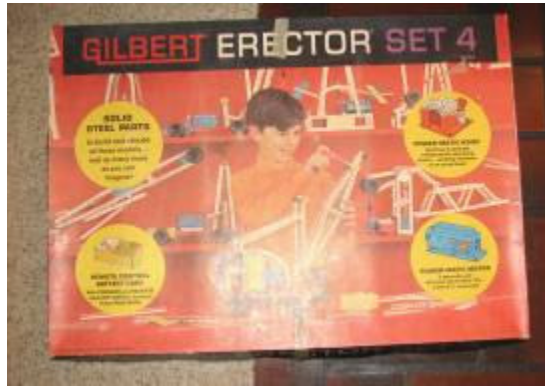

- **1950's Western Ammo Poster (mounted)**

- **Fishing Reels & Rods**
- **Fishing Lures**

- **Misc. Outdoor & Wildlife Artwork & Books**
- **Rifle Cleaning Kits**
- **Conibear Traps (#110 & 220)**
- **Vintage Wood Skis**
- **Autographed Baseball**

TOYS

- 1960s Gilbert Erector Set in Original Box

- Tonka: 1970's Tonka Car Hauler (near mint), 50th Anniv. Dump Truck (NIB), Other Trucks
- 2-1991 Corvette Promo Cars
- Die Cast Cars
- Marx Combat Bagatelle Game in Original Box
- Cragston Battery Operated Dog in Box