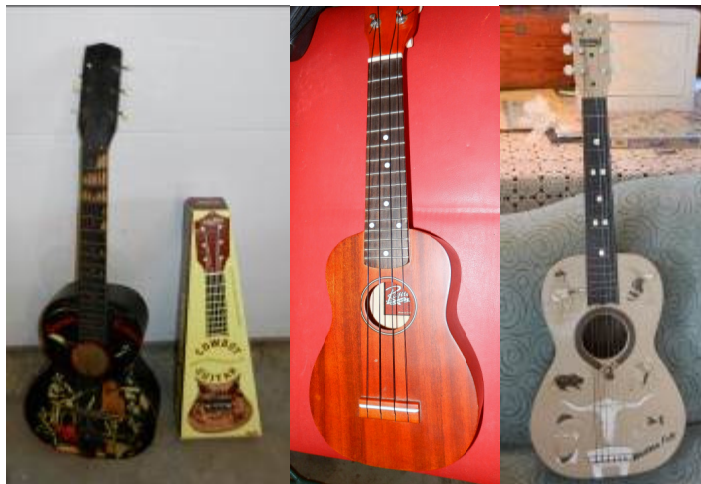

- Youth/Toy Cowboy Guitars