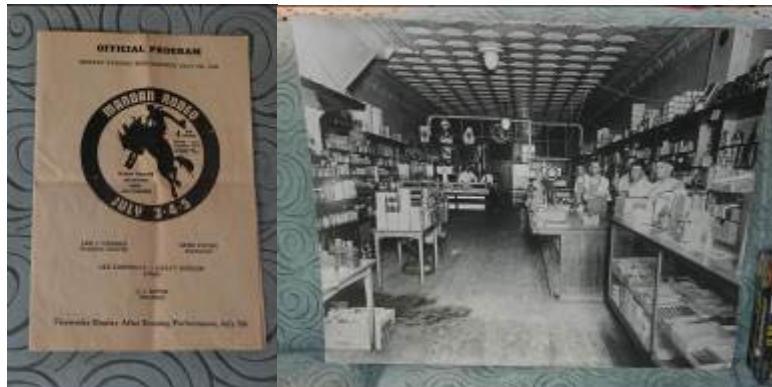

- 1948 Mandan Rodeo Program
- Lg. Early Photo of Interior of Logans on Third Store