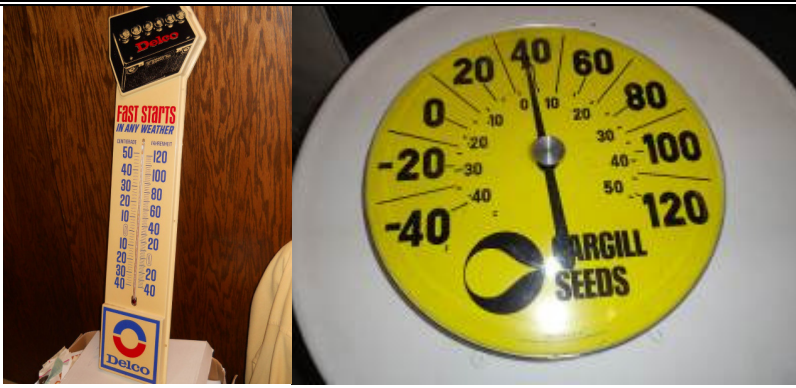

- Delco Batteries Thermometer
- Cargill Seeds Thermometer