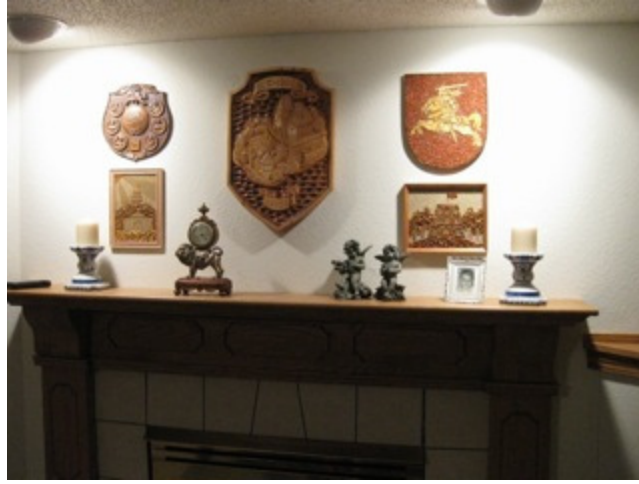

- Many Unique Collectible Items from Dr. Ebel's Travels & Collections

FURNITURE

- Large China Hutch w/ Center Display plus Similar Large China Hutch (very nice)