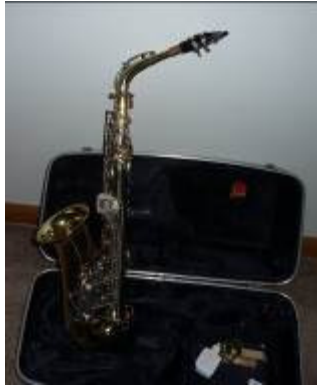

MISCELLANEOUS

- Conn Alto Saxophone
- Duck Decoys
- Vintage Books
- Handtooled Leather Holster & Belt