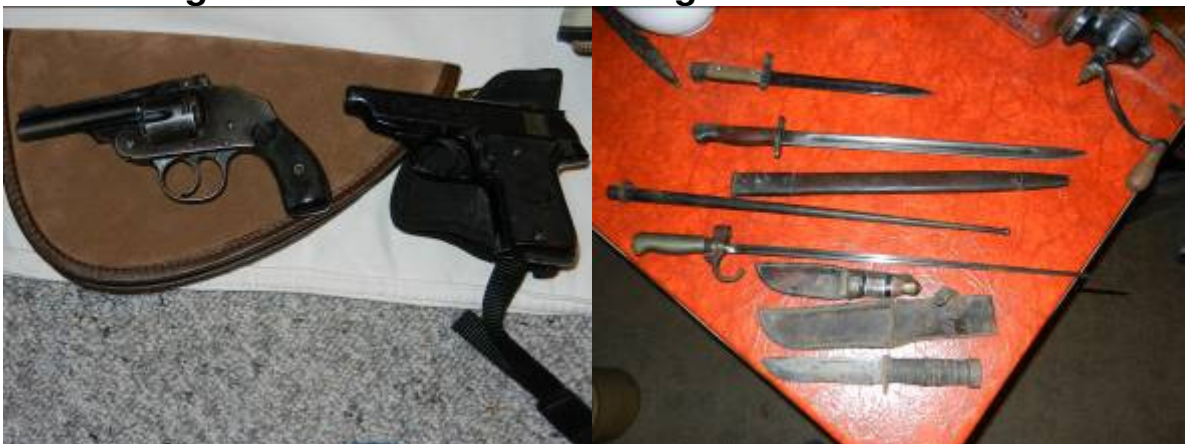

Antique & Gun Auction

Sunday, April 10 @ 12:01 PM

OWNER: Private Party

**Location: Amvets, 2402 Railroad Avenue
Bismarck, ND**

GUNS (sell @ 2:00 PM)

- Winchester Mod. 1894 30-30 Saddle Ring Carbine
- Browning A-5 Semi Auto 12 ga. Shotgun (Belgium)
- Argentine Mauser 7.65 Military Rifle
- Model 1898 Krag 30-40 Military Rifle (sporterized)
- Ithaca 12 ga. Single Shot
- Stevens 12 ga. Single Shot
- Meridan 12 ga. Single Shot
- Eclipse 12 ga. Double Barrel, Outside Hammers & Damascus Barrels
- J.C. Higgins Mod. 58313 12 ga. Bolt Action Shotgun
- Remington Mod. 12 Pump Action 22 (octagon barrel)
- Remington Mod. 33 22 Caliber Single Shot

- US Gun Co. Top Break 38 Cal Revolver
- Basque 22 Caliber Semi-Auto Pistol
- Few Bayonets and Hunting Knives

TOYS & DOLLS

- Nylint Elevating Scraper

- Ride 'Em Panel Van
- Ride 'Em Sandbox Digger

- Several Older Tin Trucks