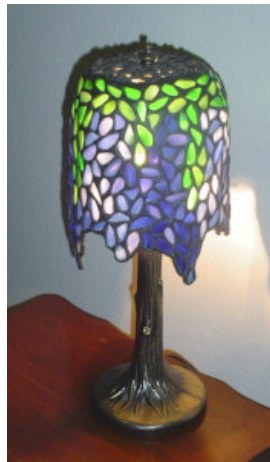

***Moving***  
**Auction**

---

**Sunday, July 22 @ 12:30 PM**

**Owner: Helen Pharr**

**Sale Location: 3543 Montreal Street, Bismarck, ND**

---

**ANTIQUES & COLLECTIBLES**

- **Mission Oak Sideboard**

- **Oak Washstand w/ Towel Bar**

- Empire Style Walnut Ladies Desk
- Walnut Sidetable
- Sewing Box
- Early Pegged Rocker
- Nice Mirror

- Nice Reproduction Wisteria Stained Glass Lamp

- Gary Miller Framed Prints: Forsaken (226/1000) and A Cold Winter (193/1000)

- Nice Selection of Oriental Artwork & Figurines

- Buckley Moss Framed Artwork
- Framed & Unframed Cream of Wheat Ads & Saturday Evening Post Cover
- Set of 4 Sterling on Glass Framed Ship Pictures (Franklin Mint)